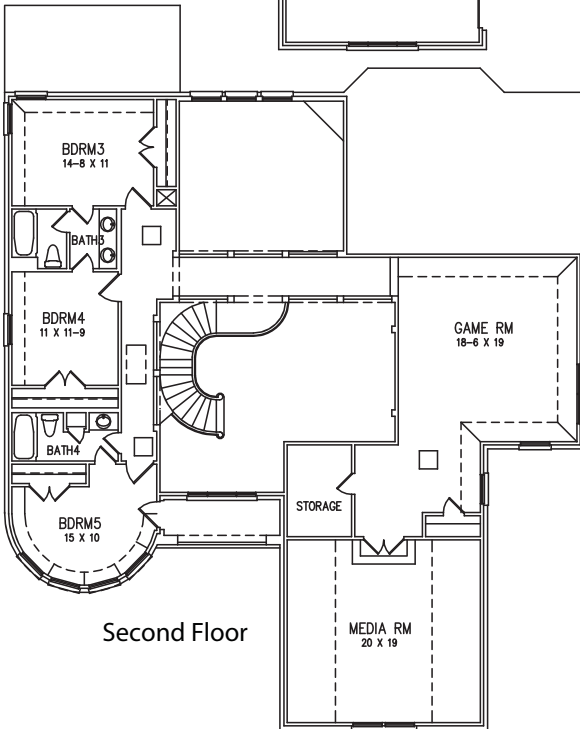

SOMERSET - PHASE I

The Annette
Quick Move-In
Summer 2018!

\$501,990
3604 Lakemont Dr.
Mansfield, TX
76063

First Floor

Second Floor

This exquisite floor plan in our Somerset community is not only perfect for your growing family, but will be Move-In Ready early Summer 2018! As you enter through the double front doors to your formal Dining Room, it leads you to the open Living Room and Kitchen which are great for entertaining. The 2nd Bedroom and Bath is a lovely retreat for your guests or to use as a private Study. The luxurious Master Suite offers a lavish Master Bath, perfect for relaxing your cares away with his and hers Closets. The spiral staircase leads upstairs to Bedrooms 3, 4 and 5 with 2 full Baths to accommodate all your needs. Many hours can be spent enjoying fun with family and friends in the Game Room and Media Room.

- 4,630 Sq Ft**
- 5 / 4 / 3**
- 3 Car Garage**
- Stone Elevation**
- Double Front Doors**
- Covered Balcony**
- And much more!**
- Custom Site-Finish Cabinets**
- Stainless Steel Appliances**
- Granite Kitchen Countertops**
- Energy Efficient 16 Seer Rated HVAC**
- Energy Efficient Tankless Water Heater**