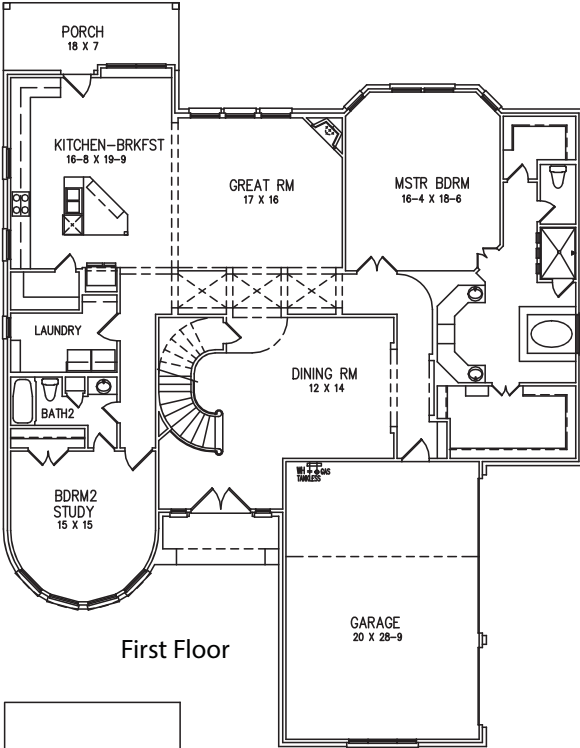

SOMERSET - PHASE I

The Annette
Quick Move-In
Summer 2018!

\$501,990
3604 Lakemont Dr.
Mansfield, TX
76063

First Floor

Second Floor

This exquisite floor plan in our Somerset community is not only perfect for your growing family, but will be Move-In Ready early Summer 2018! As you enter through the double front doors to your formal Dining Room, it leads you to the open Living Room and Kitchen which are great for entertaining. The 2nd Bedroom and Bath is a lovely retreat for your guests or to use as a private Study. The luxurious Master Suite offers a lavish Master Bath, perfect for relaxing your cares away with his and hers Closets. The spiral staircase leads upstairs to Bedrooms 3, 4 and 5 with 2 full Baths to accommodate all your needs. Many hours can be spent enjoying fun with family and friends in the Game Room and Media Room.

- 4,630 Sq Ft**
- 5 / 4 / 3**
- 3 Car Garage**
- Stone Elevation**
- Double Front Doors**
- Covered Balcony**
- And much more!**
- Custom Site-Finish Cabinets**
- Stainless Steel Appliances**
- Granite Kitchen Countertops**
- Energy Efficient 16 Seer Rated HVAC**
- Energy Efficient Tankless Water Heater**