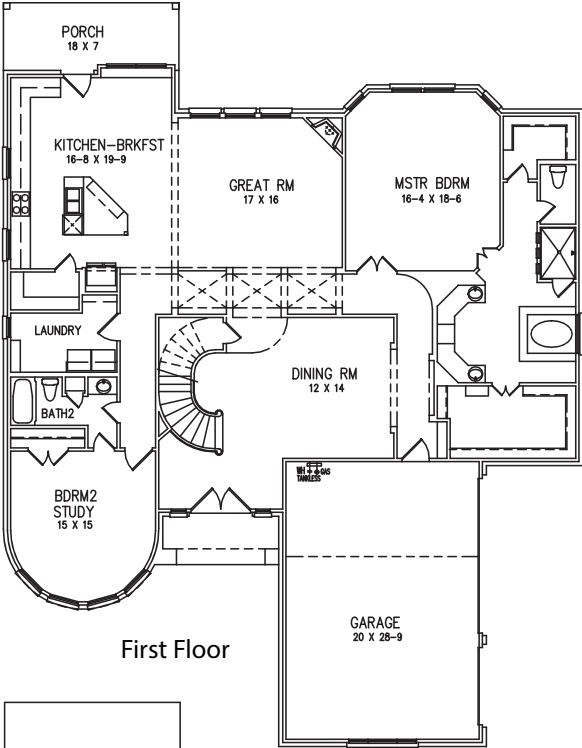

SOMERSET - PHASE I

The Annette
Quick Move-In
Summer 2018!

\$534,226
3604 Lakemont Dr.
Mansfield, TX
76063

First Floor

Second Floor

This exquisite floor plan in our Somerset community is not only perfect for your growing family, but will be Move-In Ready early Summer 2018! As you enter through the double front doors to your formal Dining Room, it leads you to the open Living Room and Kitchen which are great for entertaining. The 2nd Bedroom and Bath is a lovely retreat for your guests or to use as a private Study. The luxurious Master Suite offers a lavish Master Bath, perfect for relaxing your cares away with his and hers Closets. The spiral staircase leads upstairs to Bedrooms 3, 4 and 5 with 2 full Baths to accommodate all your needs. Many hours can be spent enjoying fun with family and friends in the Game Room and Media Room.

- 4,630 Sq Ft**
- 5 / 4 / 3**
- 3 Car Garage**
- Stone Elevation**
- Double Front Doors**
- Covered Balcony**
- And much more!**
- Custom Site-Finish Cabinets**
- Stainless Steel Appliances**
- Granite Kitchen Countertops**
- Energy Efficient 16 Seer Rated HVAC**
- Energy Efficient Tankless Water Heater**