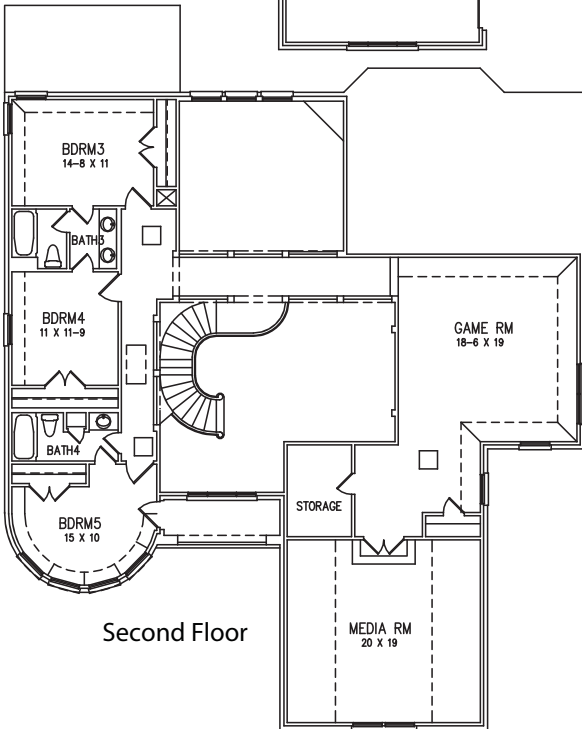

SOMERSET - PHASE I

The Annette
Quick Move-In
Summer 2018!

\$534,226
3604 Lakemont Dr.
Mansfield, TX
76063

First Floor

Second Floor

This exquisite floor plan in our Somerset community is not only perfect for your growing family, but will be Move-In Ready early Summer 2018! As you enter through the double front doors to your formal Dining Room, it leads you to the open Living Room and Kitchen which are great for entertaining. The 2nd Bedroom and Bath is a lovely retreat for your guests or to use as a private Study. The luxurious Master Suite offers a lavish Master Bath, perfect for relaxing your cares away with his and hers Closets. The spiral staircase leads upstairs to Bedrooms 3, 4 and 5 with 2 full Baths to accommodate all your needs. Many hours can be spent enjoying fun with family and friends in the Game Room and Media Room.

- 4,630 Sq Ft**
- 5 / 4 / 3**
- 3 Car Garage**
- Stone Elevation**
- Double Front Doors**
- Covered Balcony**
- And much more!**
- Custom Site-Finish Cabinets**
- Stainless Steel Appliances**
- Granite Kitchen Countertops**
- Energy Efficient 16 Seer Rated HVAC**
- Energy Efficient Tankless Water Heater**