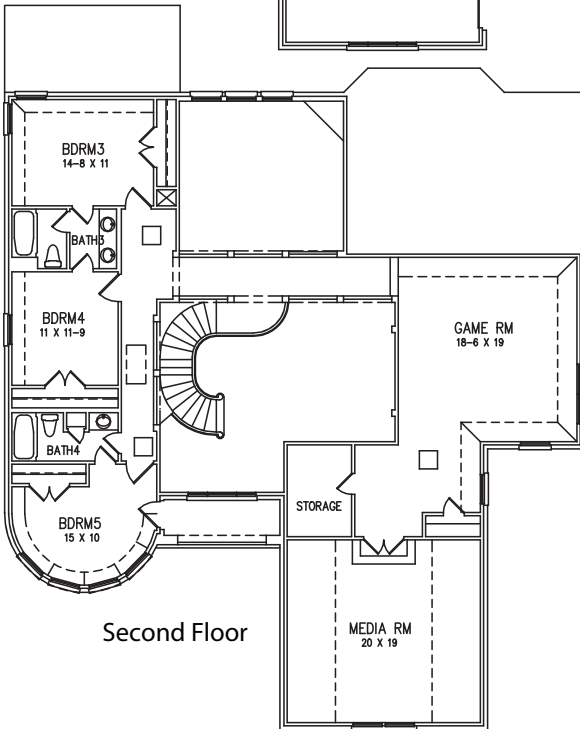

SOMERSET - PHASE I

Contact sales agent for current Summer Specials!

\$534,226
3604 Lakemont Dr.
Mansfield, TX
76063

The Annette Quick Move-In

First Floor

Second Floor

This exquisite floor plan in our Somerset community is not only perfect for your growing family, but will be Move-In Ready early Summer 2018! As you enter through the double front doors to your formal Dining Room, it leads you to the open Living Room and Kitchen which are great for entertaining. The 2nd Bedroom and Bath is a lovely retreat for your guests or to use as a private Study. The luxurious Master Suite offers a lavish Master Bath, perfect for relaxing your cares away with his and hers Closets. The spiral staircase leads upstairs to Bedrooms 3, 4 and 5 with 2 full Baths to accommodate all your needs. Many hours can be spent enjoying fun with family and friends in the Game Room and Media Room.

- 4,630 Sq Ft
- Custom Site-Finish Cabinets
- 5 / 4 / 3
- Stainless Steel Appliances
- 3 Car Garage
- Granite Kitchen Countertops
- Stone Elevation
- Energy Efficient 16 Seer Rated HVAC
- Double Front Doors
- Energy Efficient Tankless Water Heater
- Covered Balcony
- And much more!