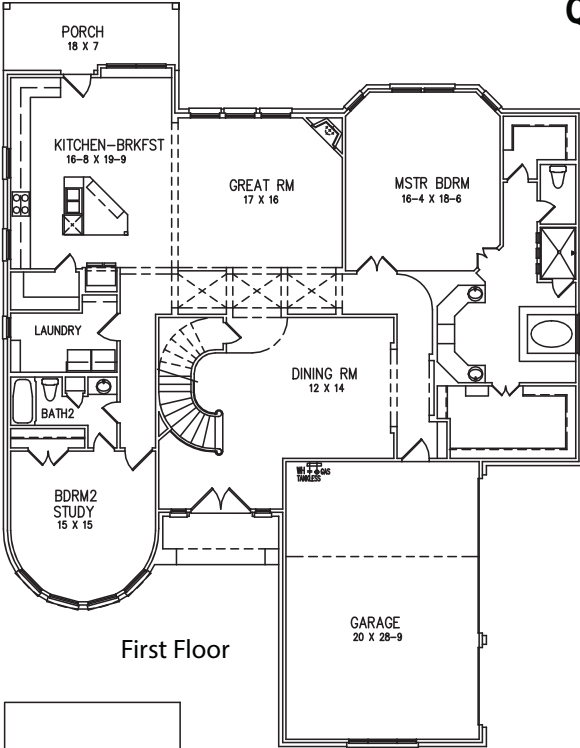

SOMERSET - PHASE I

Contact sales agent for current Summer Specials!

\$534,226
3604 Lakemont Dr.
Mansfield, TX
76063

The Annette Quick Move-In

First Floor

Second Floor

This exquisite floor plan in our Somerset community is not only perfect for your growing family, but will be Move-In Ready early Summer 2018! As you enter through the double front doors to your formal Dining Room, it leads you to the open Living Room and Kitchen which are great for entertaining. The 2nd Bedroom and Bath is a lovely retreat for your guests or to use as a private Study. The luxurious Master Suite offers a lavish Master Bath, perfect for relaxing your cares away with his and hers Closets. The spiral staircase leads upstairs to Bedrooms 3, 4 and 5 with 2 full Baths to accommodate all your needs. Many hours can be spent enjoying fun with family and friends in the Game Room and Media Room.

- 4,630 Sq Ft
- Custom Site-Finish Cabinets
- 5 / 4 / 3
- Stainless Steel Appliances
- 3 Car Garage
- Granite Kitchen Countertops
- Stone Elevation
- Energy Efficient 16 Seer Rated HVAC
- Double Front Doors
- Energy Efficient Tankless Water Heater
- Covered Balcony
- And much more!