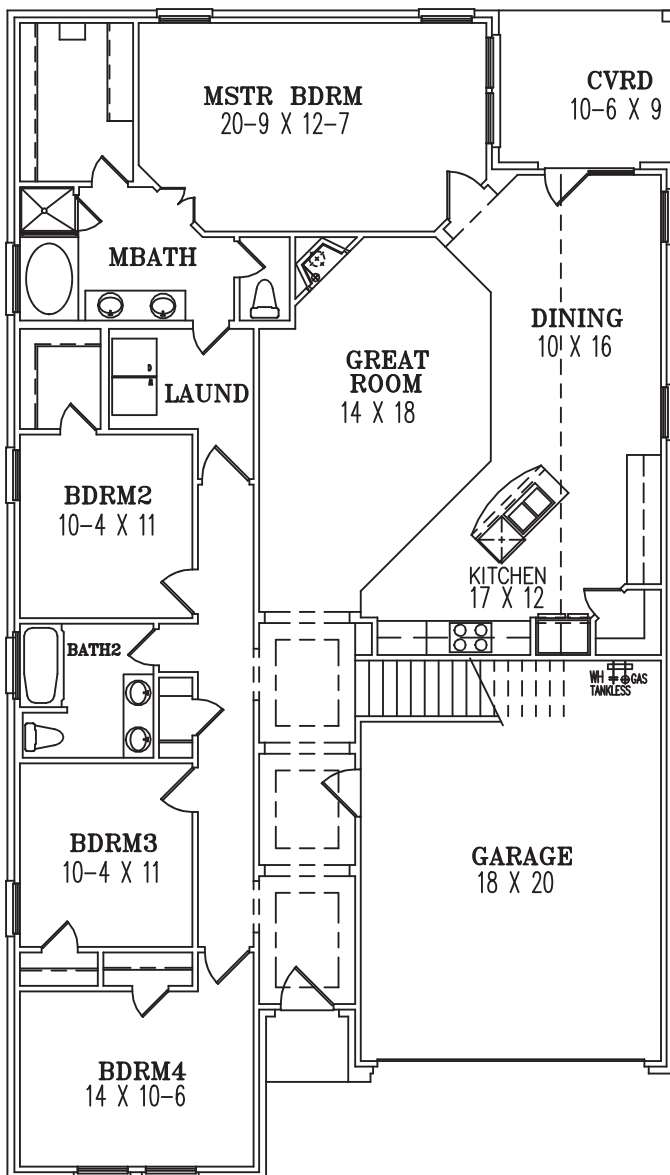

## The Alexandra 40 Quick Move-In!

**\$329,713**  
9512 Meadowpark Dr.  
Argyle, Texas  
76226

-  **Stainless Steel Appliances**
-  **Granite Kitchen Countertops**
-  **Custom site finished cabinetry**
-  **Wood floors throughout Entry, and Great Room**

The Alexandra plan in Country Lakes newest phase is perfect for your growing family or empty nesters. As you enter the Foyer, the Great Room greets you and opens to the Kitchen and large Dining Room overlooking the Covered Patio perfect for entertaining. The luxurious Master Retreat has a large walk-in closet, and walk-in shower, for relaxing the day away. Spacious secondary Bedrooms 2, 3 and 4 share a full bath in this beautiful home. Upstairs you will find the Optional Gameroom and Full Bath for hours of family fun and entertaining.

-  **4 / 3 / 2**
-  **2,519 Sq Ft**
-  **Covered Patio**
-  **Energy Efficient A/C**
-  **Energy Efficient Tankless Water Heater**
-  **Game Room**
-  **And much more!**

For more information, call your Listing Agent  
Jollete Ryon-Schoeve 817.832.8583  
Jollete@NorthTexasTeam.com