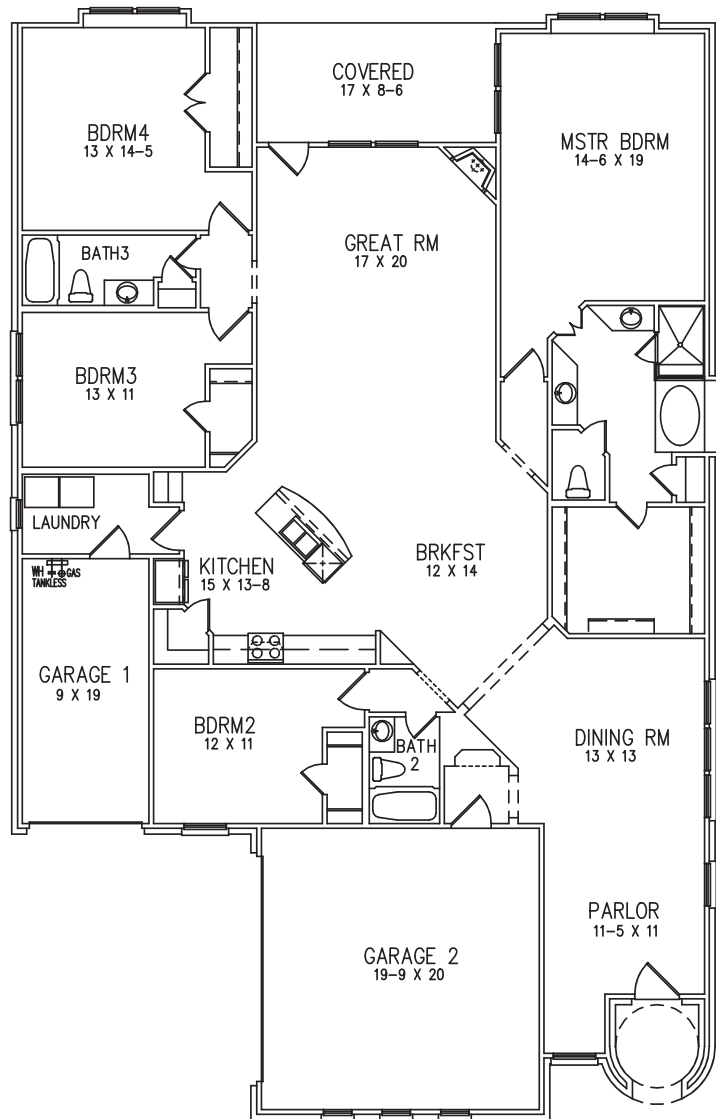

COUNTRY LAKES

**Christopher I
Quick Move-In!**

\$317,000
6008 New Ballinger Dr.
Argyle, Texas
76226

Ready to Move-In!! This popular one-story Country Lakes floor plan is perfect for your growing family. As you enter the Foyer it opens to your large Dining Room and leads to the open Kitchen and Great Room for countless hours of entertaining family and friends. The luxurious Master Retreat has a large walk-in closet, and walk-in shower, perfect for relaxing the day away. Spacious Bedrooms 2, 3 and 4 are located on the opposite side of the house with 2 full Baths.

-  **4 / 3 / 3**
-  **2,713 Sq Ft**
-  **Stainless Steel Appliances**
-  **Granite Kitchen Countertops**
-  **Energy Efficient A/C**
-  **Energy Efficient Water Heater**
-  **Covered Patio**
-  **And much more!**