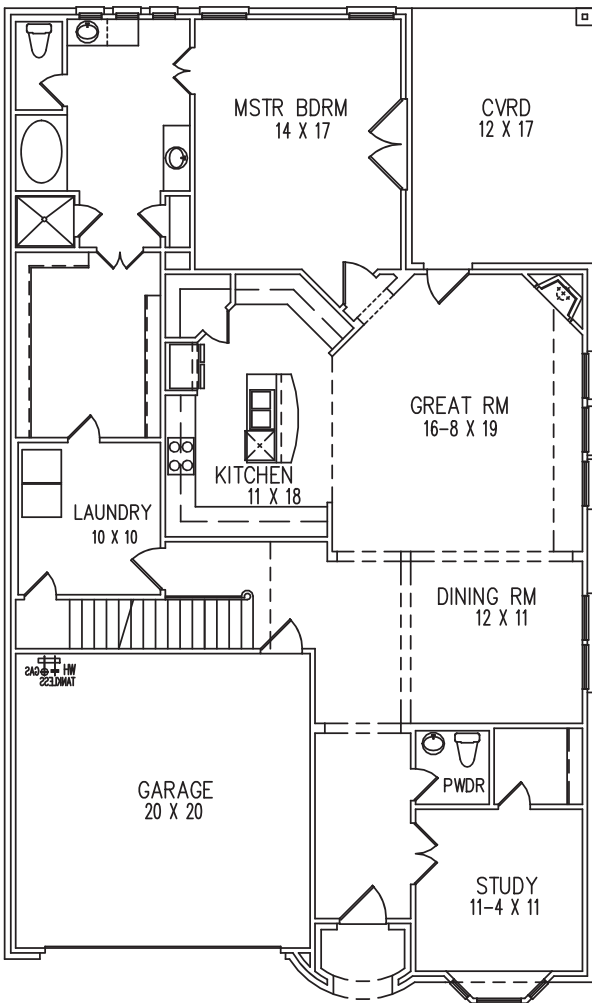

# COUNTRY LAKES

**Custom Providence 40**  
**Quick Move-In!**

**\$332,055**  
9300 Meadowpark Dr.  
Argyle, Texas  
76226

This custom Providence plan in Country Lakes newest phase is perfect for your growing family. As you enter the Foyer, it opens to the Dining Room, large Kitchen and Great Room overlooking the Covered Patio perfect for entertaining. The luxurious Master Retreat has a large walk-in closet with an access from the Laundry Room, and walk-in shower for relaxing the day away. A private Study and spacious Bedrooms 2 and 3 with a shared full bath plus Game Room to round out this beautiful home.

- 3 / 2.5 / 2**
- 2,832 Sq Ft**
- Stainless Steel Appliances**
- Granite Kitchen Countertops**
- Energy Efficient A/C**
- Energy Efficient Water Heater**
- Private Study**
- Covered Patio**
- And much more!**