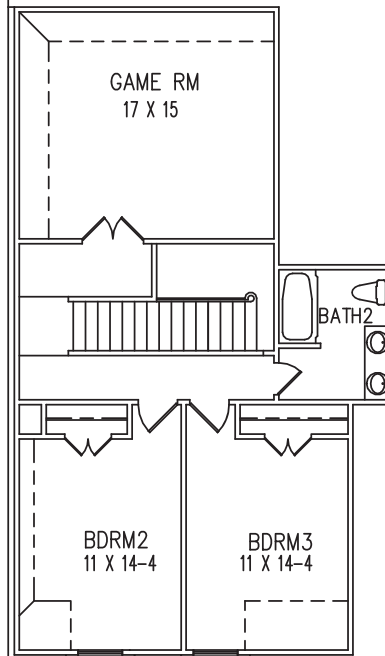

- 3 / 2.5 / 2**
- 2,832 Sq Ft**
- Stainless Steel Appliances**
- Granite Kitchen Countertops**
- Energy Efficient A/C**
- Energy Efficient Water Heater**
- Private Study**
- Covered Patio**
- And much more!**