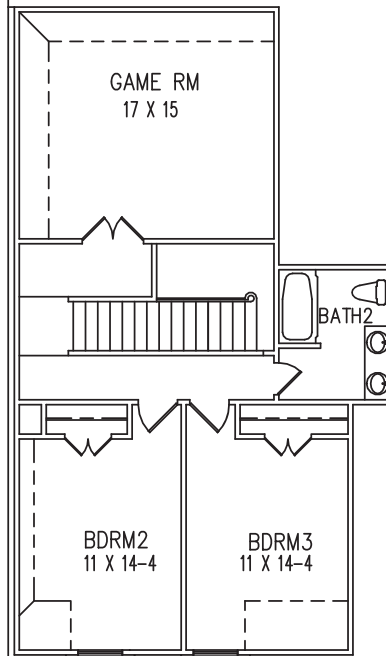

- 3 / 2.5 / 2**
- 2,832 Sq Ft**
- Stainless Steel Appliances**
- Granite Kitchen Countertops**
- Energy Efficient A/C**
- Energy Efficient Water Heater**
- Private Study**
- Covered Patio**
- And much more!**