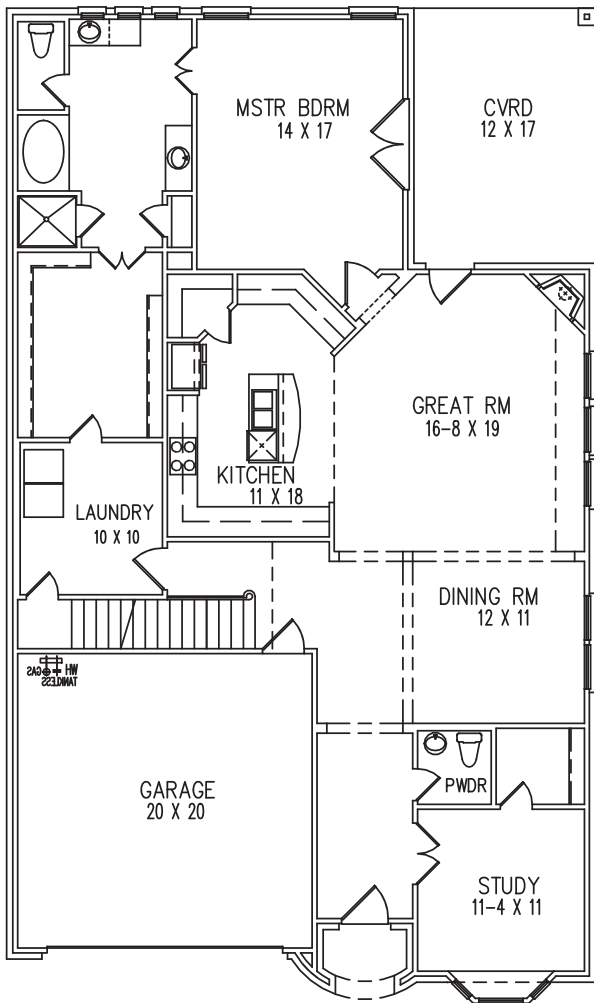

# COUNTRY LAKES

**Custom Providence 40**  
**Quick Move-In!**

**\$332,055**  
9300 Meadowpark Dr.  
Argyle, Texas  
76226

This custom Providence plan in Country Lakes newest phase is perfect for your growing family. As you enter the Foyer, it opens to the Dining Room, large Kitchen and Great Room overlooking the Covered Patio perfect for entertaining. The luxurious Master Retreat has a large walk-in closet with an access from the Laundry Room, and walk-in shower for relaxing the day away. A private Study and spacious Bedrooms 2 and 3 with a shared full bath plus Game Room to round out this beautiful home.

- 3 / 2.5 / 2**
- 2,832 Sq Ft**
- Stainless Steel Appliances**
- Granite Kitchen Countertops**
- Energy Efficient A/C**
- Energy Efficient Water Heater**
- Private Study**
- Covered Patio**
- And much more!**