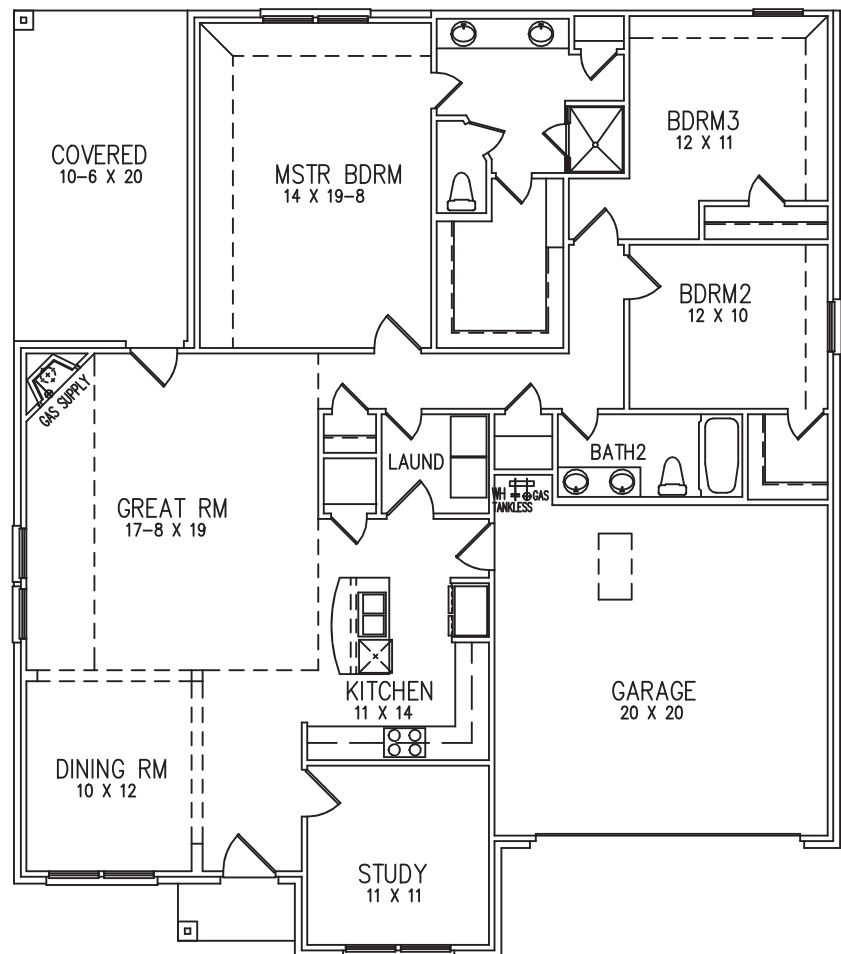

COUNTRY LAKES

Gemma Quick Move-In!

\$278,650
9108 Athens Dr.
Argyle, Texas
76226

Ready to Move-In!! This popular one-story Country Lakes floor plan is perfect for your growing family. As you enter the Foyer you find a private Study and a large Dining Room that leads to the open Kitchen and Great Room for countless hours of entertaining family and friends. The luxurious Master Retreat has a large walk-in closet, and walk-in shower, perfect for relaxing the day away. Spacious Bedrooms 2 and 3 with a shared full Bath.

-  **3 / 2 / 2**
-  **2,000 Sq Ft**
-  **Stainless Steel Appliances**
-  **Granite Kitchen Countertops**
-  **Energy Efficient A/C**
-  **Energy Efficient Water Heater**
-  **Covered Patio**
-  **And much more!**