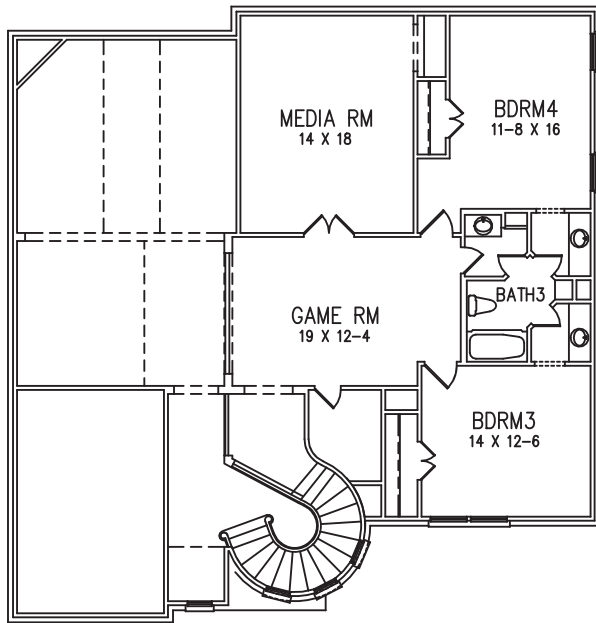

SOMERSET - PHASE I

\$437,643
2603 Alden
Mansfield, TX
76063

**The Franklin
Quick Move-In!**

This stunning two-story home in our Somerset community is ready for your family to Move-In NOW! As you enter through the front door of this stylish 4 Bedroom home, you are greeted with an open Dining Room, Great Room and Kitchen/Nook. The Master Retreat is spacious and the luxurious Master Bathroom beckons you to relax your cares away! The second Bedroom and Bath are downstairs while Bedrooms 3 and 4, with a shared bath, are upstairs - which also includes a Game Room and Media Room for years of family enjoyment. Optional 3rd Car Garage has been added to this stunning floor plan.

- 4 / 3 / 3**
- 3,128 Sq Ft**
- Gas Fireplace in Great Room with Cast Stone Surround**
- Wood look tile in Entry, Dining Room, Kitchen and Nook Areas**
- Covered Patio**
- 3rd Car Garage**
- Stainless Steel Appliances with Built-In Double Oven**
- Granite Kitchen Countertops**
- Maestro Marble Countertops in Master Bath**
- 16 Seer rated Energy Efficient A/C**
- Energy Efficient Tankless Water Heater**
- And Much More!**