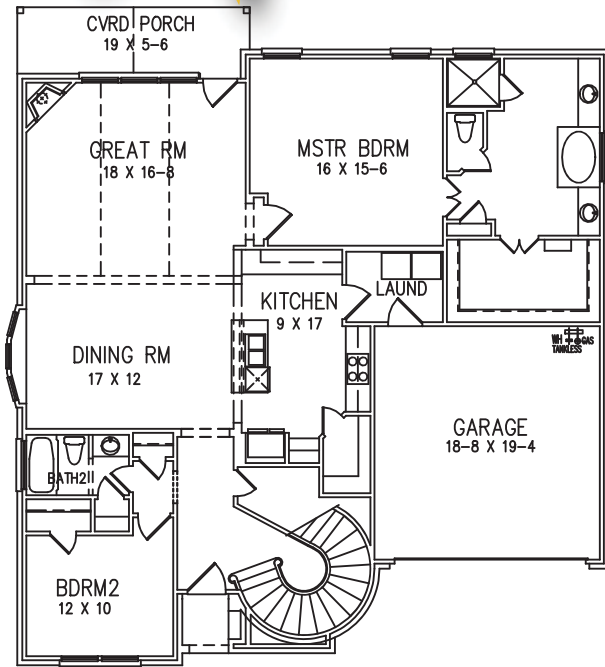

SOMERSET - PHASE I

\$437,643
2603 Alden
Mansfield, TX
76063

**The Franklin
Quick Move-In!**

This stunning two-story home in our Somerset community is ready for your family to Move-In NOW! As you enter through the front door of this stylish 4 Bedroom home, you are greeted with an open Dining Room, Great Room and Kitchen/Nook. The Master Retreat is spacious and the luxurious Master Bathroom beckons you to relax your cares away! The second Bedroom and Bath are downstairs while Bedrooms 3 and 4, with a shared bath, are upstairs - which also includes a Game Room and Media Room for years of family enjoyment. Optional 3rd Car Garage has been added to this stunning floor plan.

- 4 / 3 / 3**
- 3,128 Sq Ft**
- Gas Fireplace in Great Room with Cast Stone Surround**
- Wood look tile in Entry, Dining Room, Kitchen and Nook Areas**
- Covered Patio**
- 3rd Car Garage**
- Stainless Steel Appliances with Built-In Double Oven**
- Granite Kitchen Countertops**
- Maestro Marble Countertops in Master Bath**
- 16 Seer rated Energy Efficient A/C**
- Energy Efficient Tankless Water Heater**
- And Much More!**