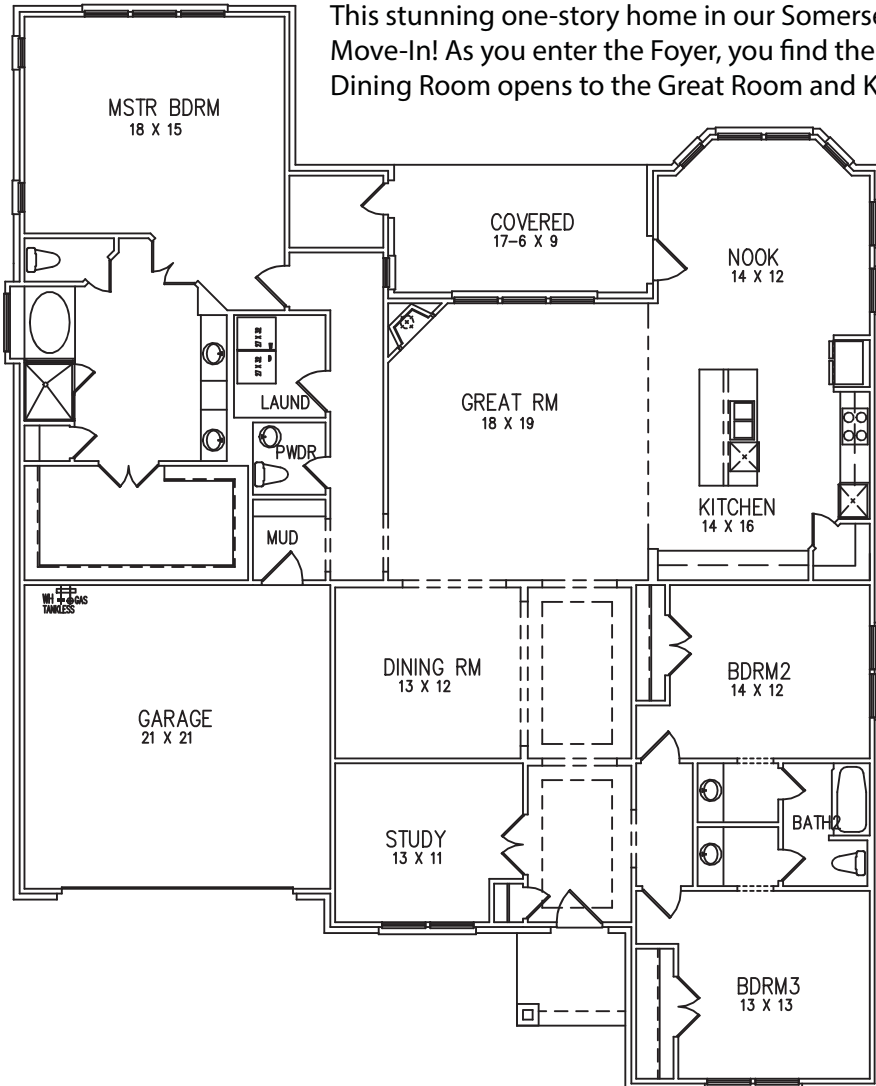

SOMERSET - PHASE I

The Harmony C

\$424,718
2904 Shires Dr.
Mansfield, TX
76063

**Quick Move-In
Summer 2018!**

This stunning one-story home in our Somerset community will be ready for Summer Move-In! As you enter the Foyer, you find the Study with twin doors for privacy, the Dining Room opens to the Great Room and Kitchen perfect for family time together and

a convenient Breakfast area for gathering - with a view of your oversized Covered Patio and backyard.

You can relax your cares away in your luxurious Master Bedroom and Bath with a large walk-in closet. Bedrooms 2 and 3 are located in the front of the home, away from the Master. They have a shared bath, but separate vanity sinks - giving everyone additional privacy.

2,899 Sq Ft

3 / 2.5 / 2

Custom Site-Finish Cabinets

Stainless Steel Appliances

Granite Kitchen Countertops

Energy Efficient 16 Seer Rated HVAC

Energy Efficient Tankless Water Heater

And much more!