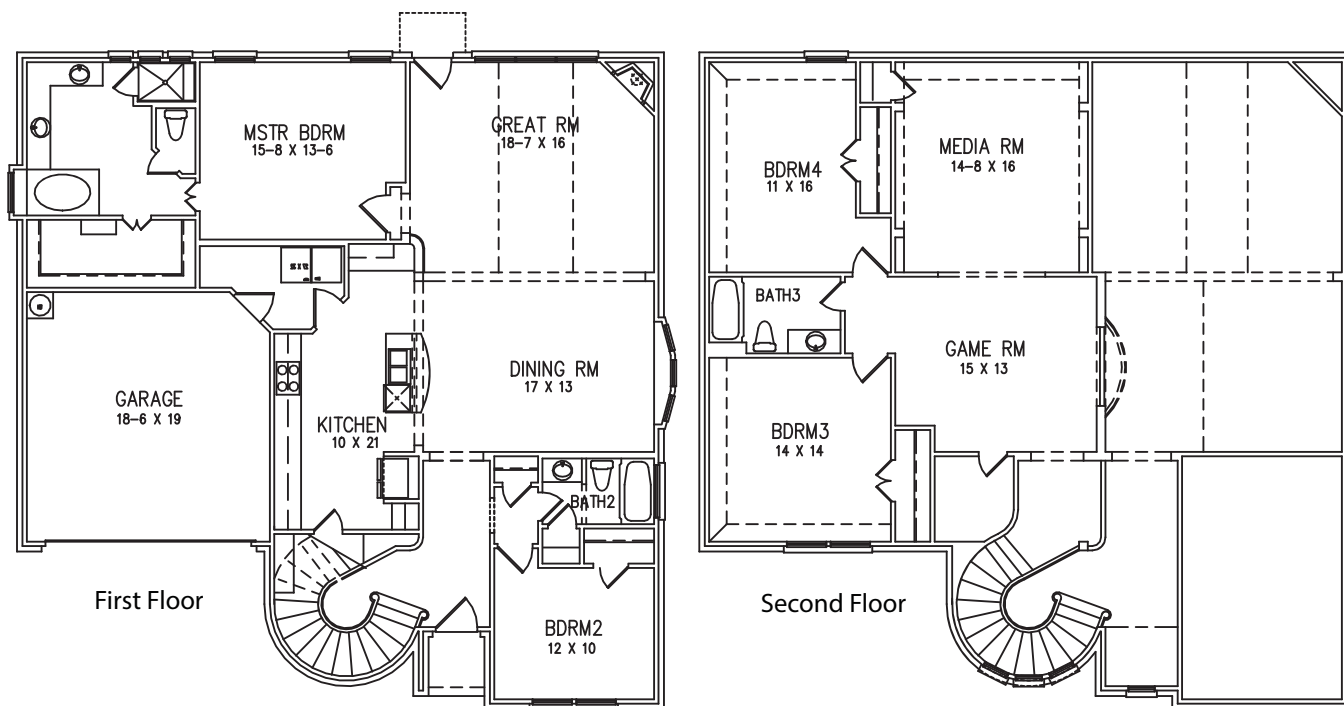

## The Benjamin Franklin Modified Move in Ready!

**\$349,175**

7208 E Nirvana Cir  
N Richland Hills, TX  
76182

This stunning two-story home in our Stony Brooke community is ready for your family to Move-In **NOW!** As you enter through the front door of this stylish 4 bedroom home, you are greeted with the open Dining Room, Great Room and Kitchen/Nook. The Master Retreat is spacious and the luxurious Master Bathroom beckons you to relax your cares away! The second Bedroom and Bath are downstairs and Bedroom 3 and 4 with a shared Bath are upstairs which also includes a Game Room and Media Room for years of family enjoyment.

**2,972 sq ft**

**4 / 3 / 2**

**Wood Burning Fireplace in Great Room with Cast Stone Mantle Surround**

**Stainless Steel Appliances**

**Granite Kitchen Countertops**

**Wood Floors in the Entry, Dining Room, Great Room, Kitchen and Nook Areas**